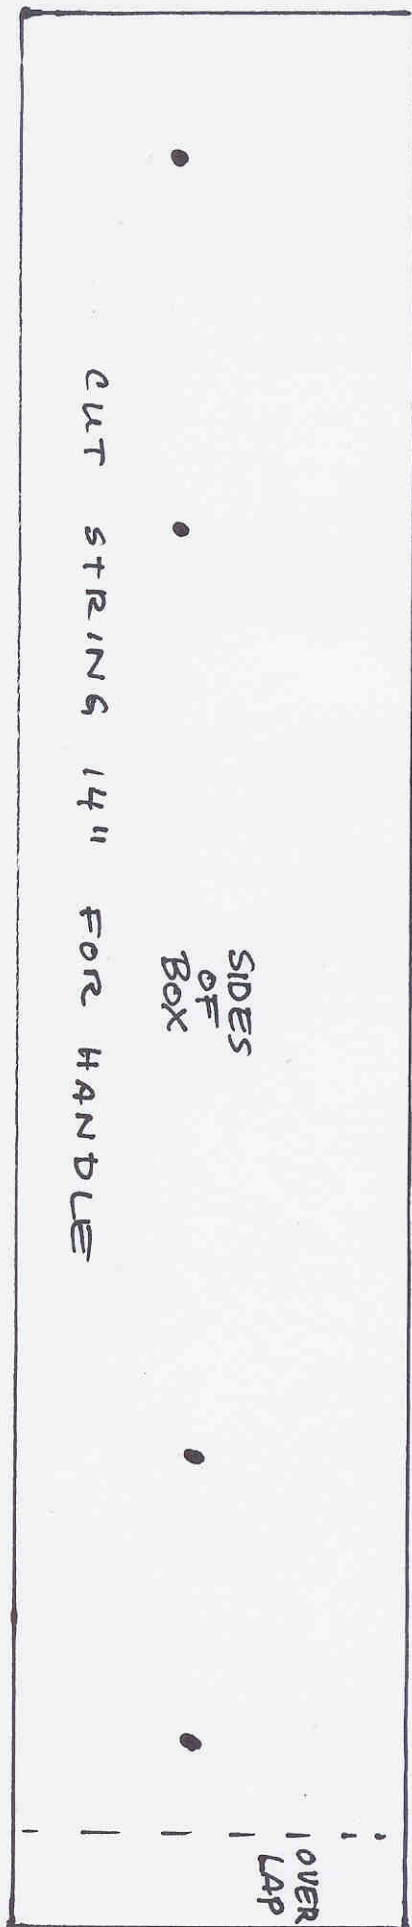

BOTTOM
OF
BOX

TOP
OF
LID

HAT BOX FOR BLEUETTE

© Martha Nichols, 2007

CUT STRING 14" FOR HANDLE

SIDES
OF
BOX

OVER
LAP

3/4" x 10 1/8"

SIDES OF LID

OVER
LAP