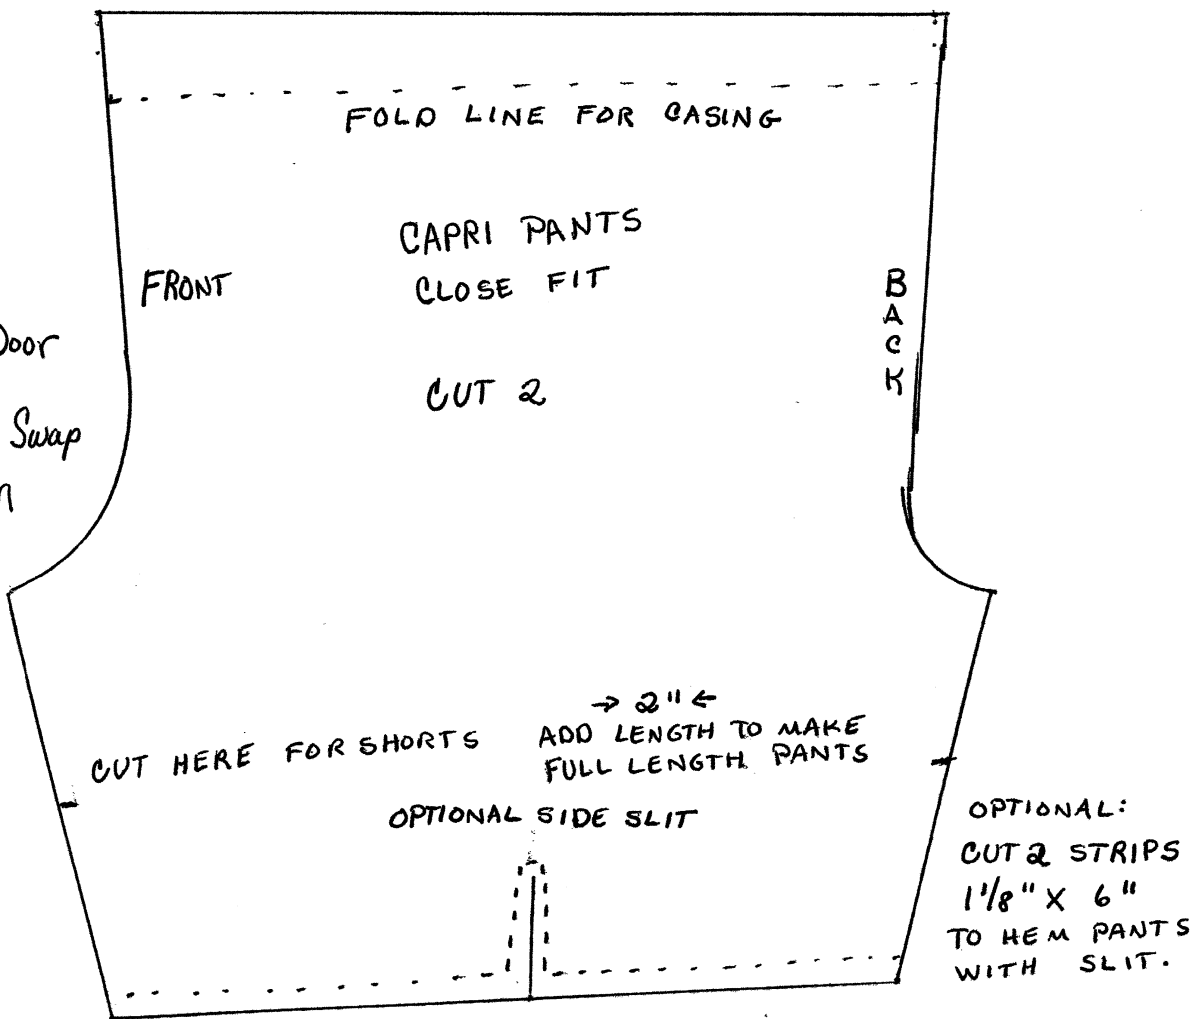

Bleu Door
2008
Stash Swap
Pattern

CUT 1 STRIP FOR BODICE
RUFFLE
1 1/4" x 16"